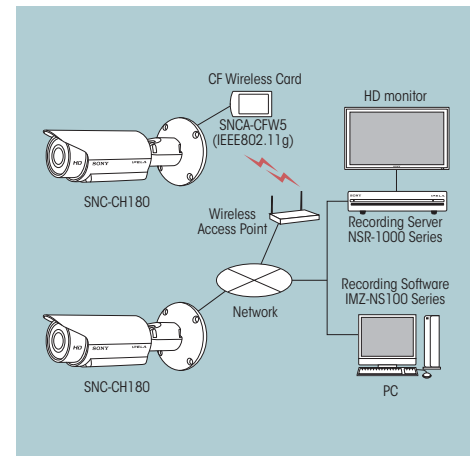

The SNC-CH180 includes software developed by the OpenSSL Project for use in the OpenSSL Toolkit (<http://www.openssl.org/>).

SYSTEM CONFIGURATION