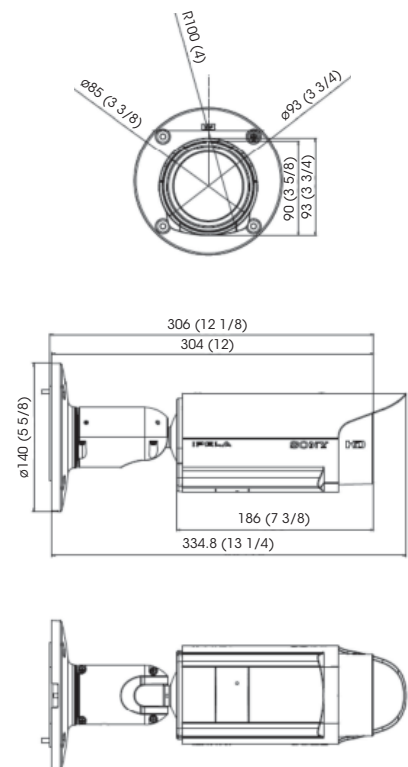

DIMENSIONS

Unit: mm (inches)

Distributed by

© 2010 Sony Corporation. All rights reserved.
Reproduction in whole or in part without written permission is prohibited.
Features and specifications are subject to change without notice.
The values for weight and dimension are approximate.
Sony is a registered trademark of Sony Corporation.
IPELA and "Exmor" are trademarks of Sony Corporation.
Windows, XP and Vista are trademarks of Microsoft Corporation.
Core is a trademark of Intel Corporation.
All other trademarks are the property of their respective owners.